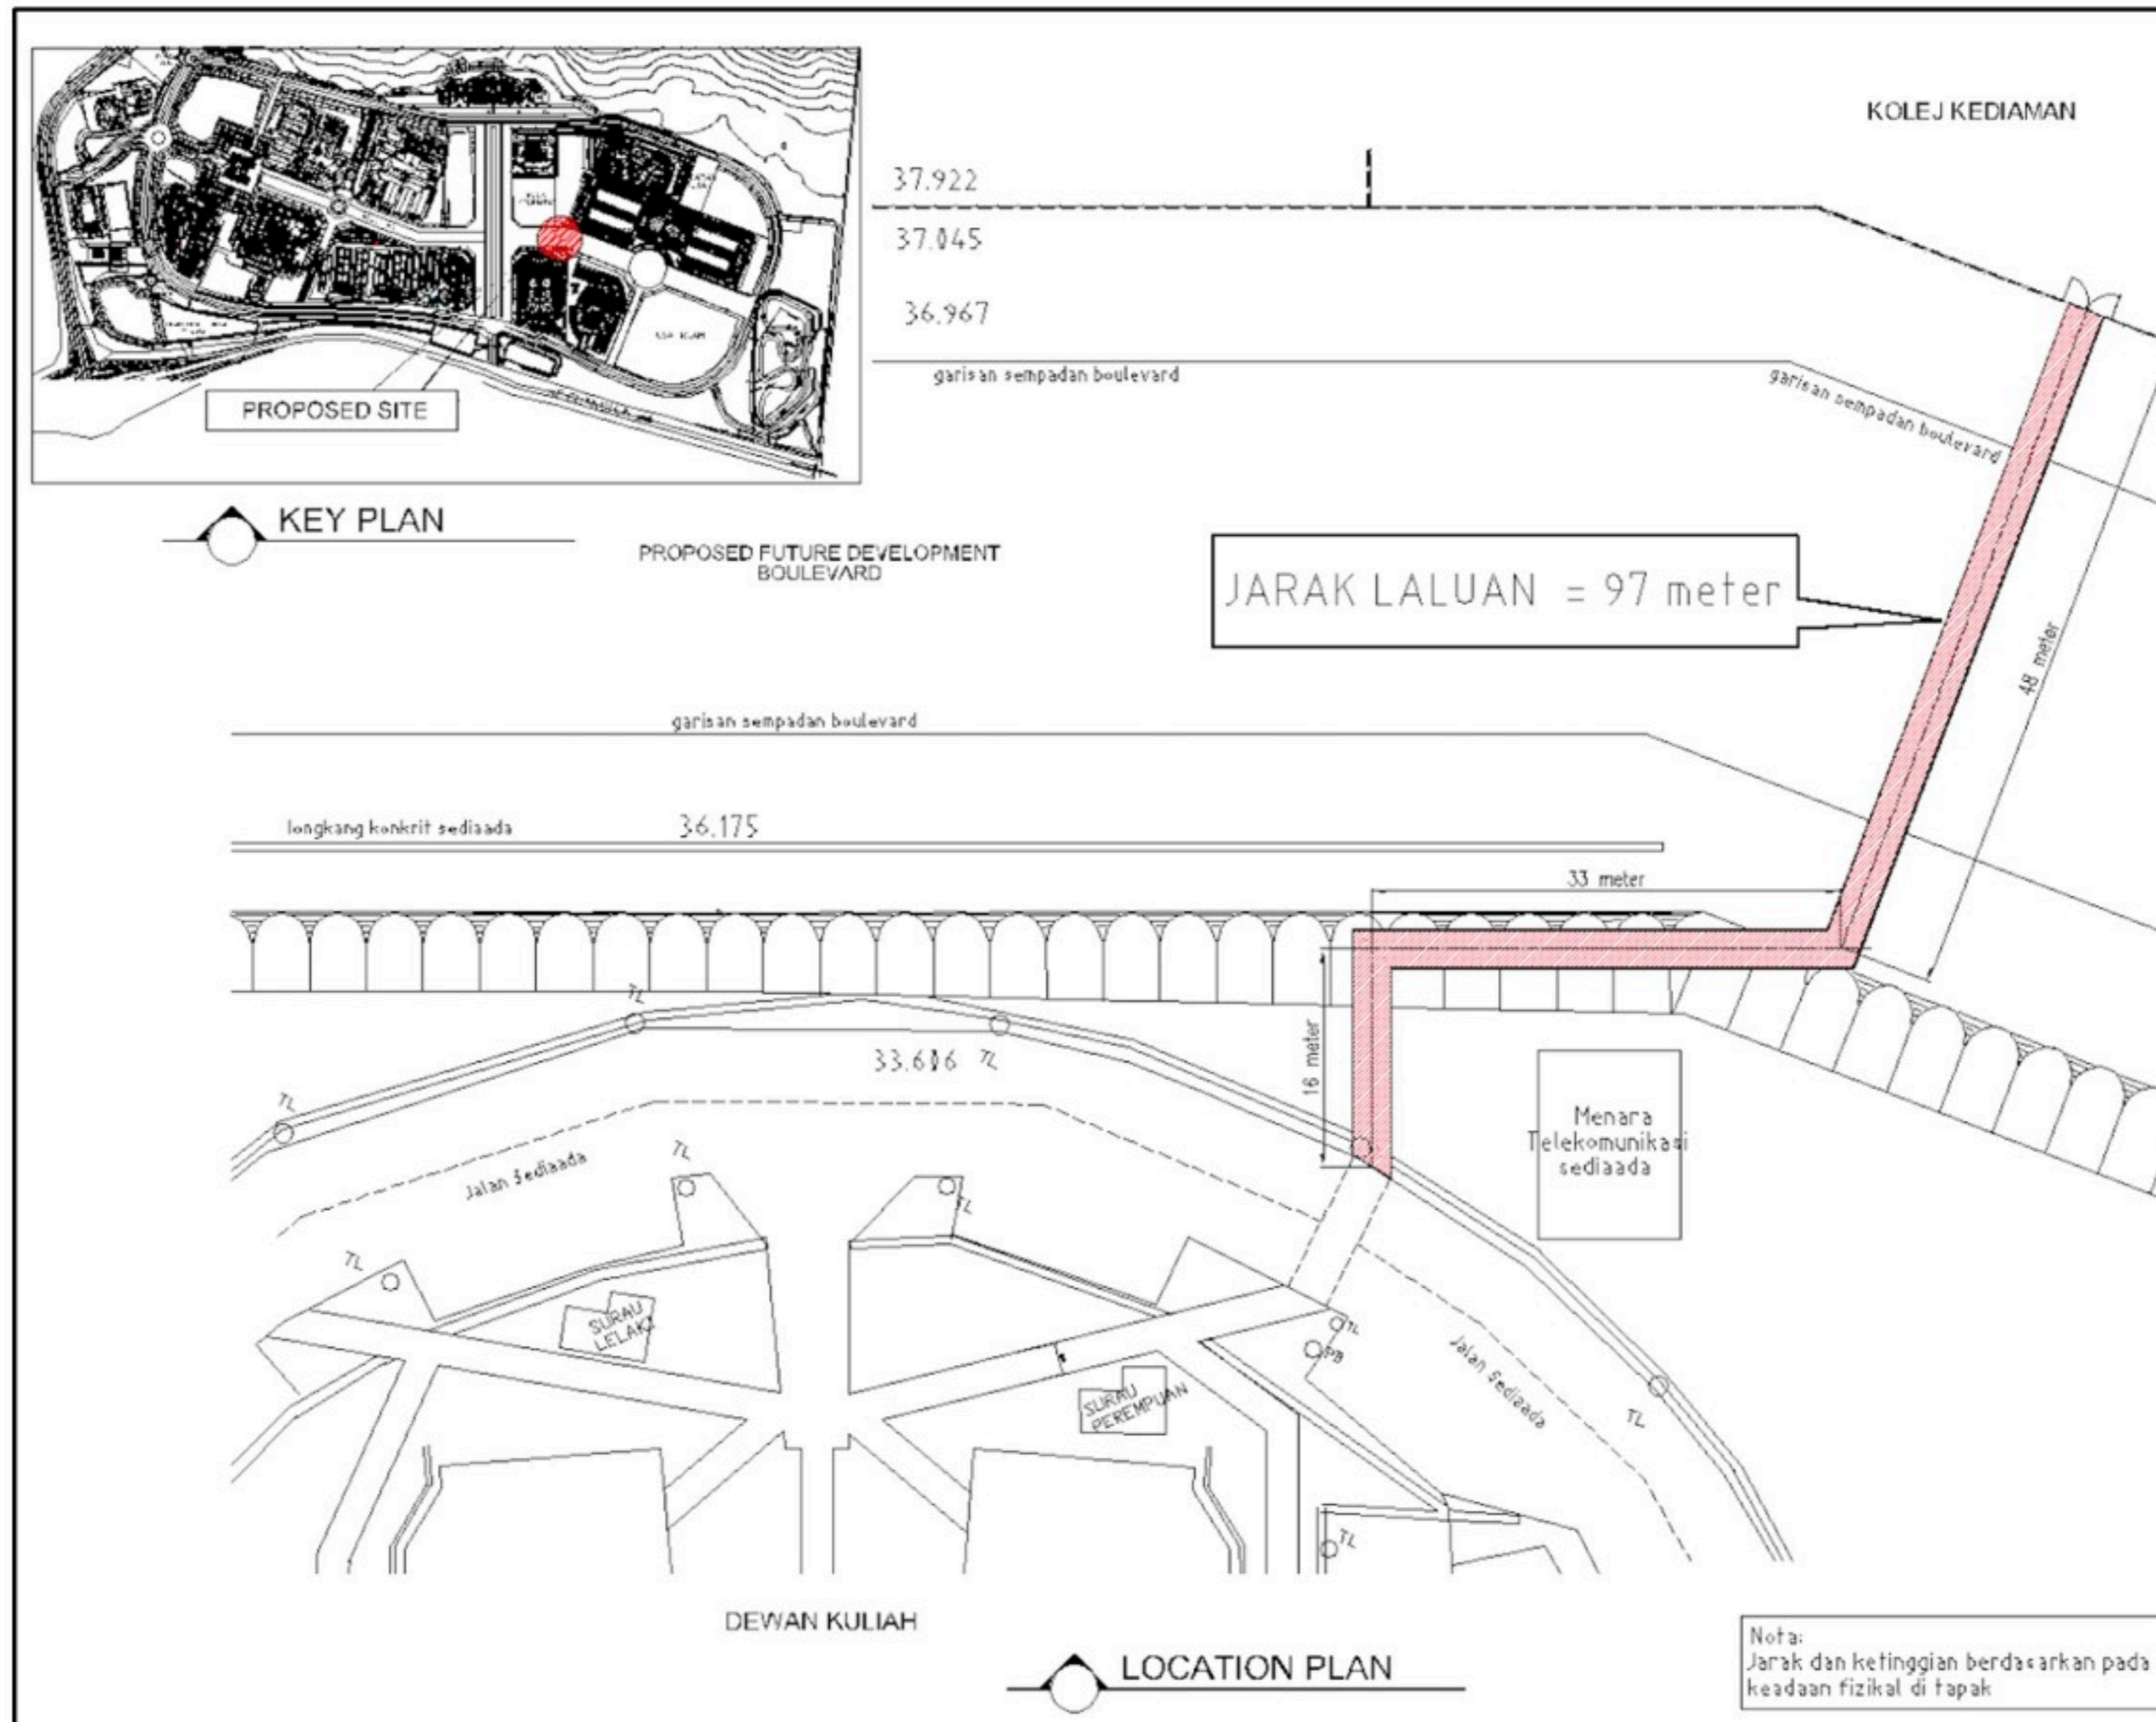

CONSTRUCTION WORKS ON A  
DISABLED-FRIENDLY COVERED ROAD  
CONNECTING TUANKU TENGGU  
FAUZIAH RESIDENTIAL COLLEGE  
(KKTTF) TO THE LECTURE HALL  
COMPLEX, UNIMAP ALAM CAMPUS,  
PAUH PUTRA, PERLIS (97 METRE  
LONG). COMPLETED IN YEAR 2023.

**UniMAP**

---

**UNIVERSITI  
MALAYSIA  
PERLIS**

---

**WHEELCHAIR RAMP TO LECTURE HALLS COMPLEX**

# SITE PLAN

# LOCATION PLAN